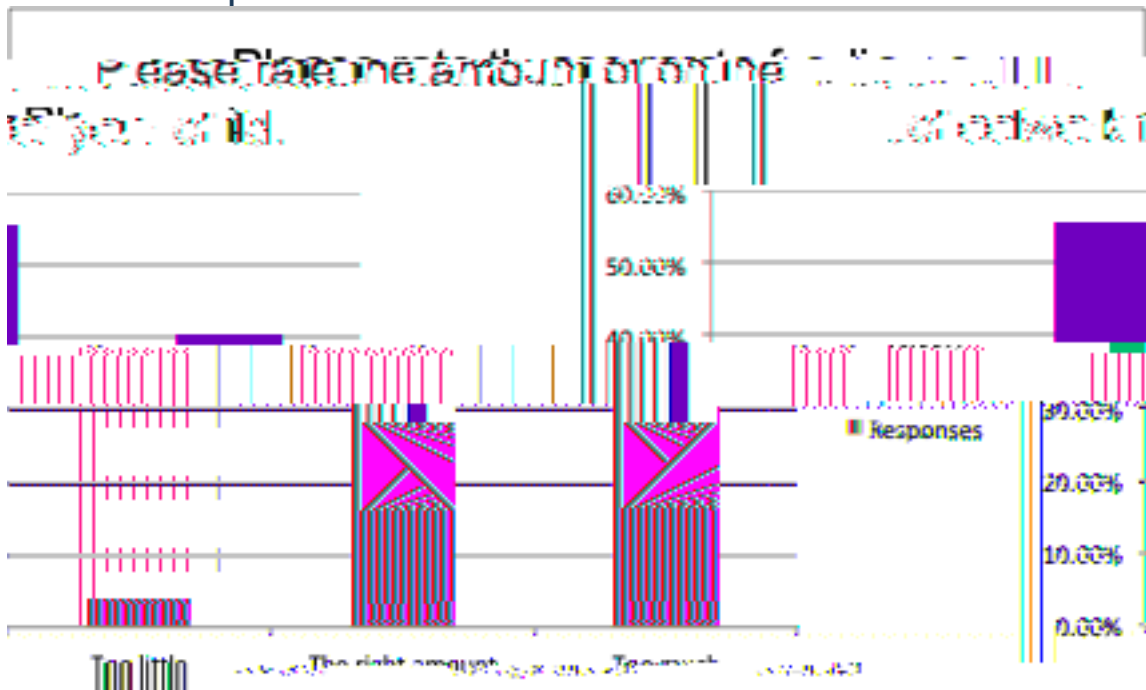

Online School Experience Survey for Parents  
April 2020  
(Preschool-Grade 12)

Positive responses 63.64%

Positive responses 59.62%

Easy 18.86%  
Just right 52.83%

Positive response 70.37%

Positive response 53.70%